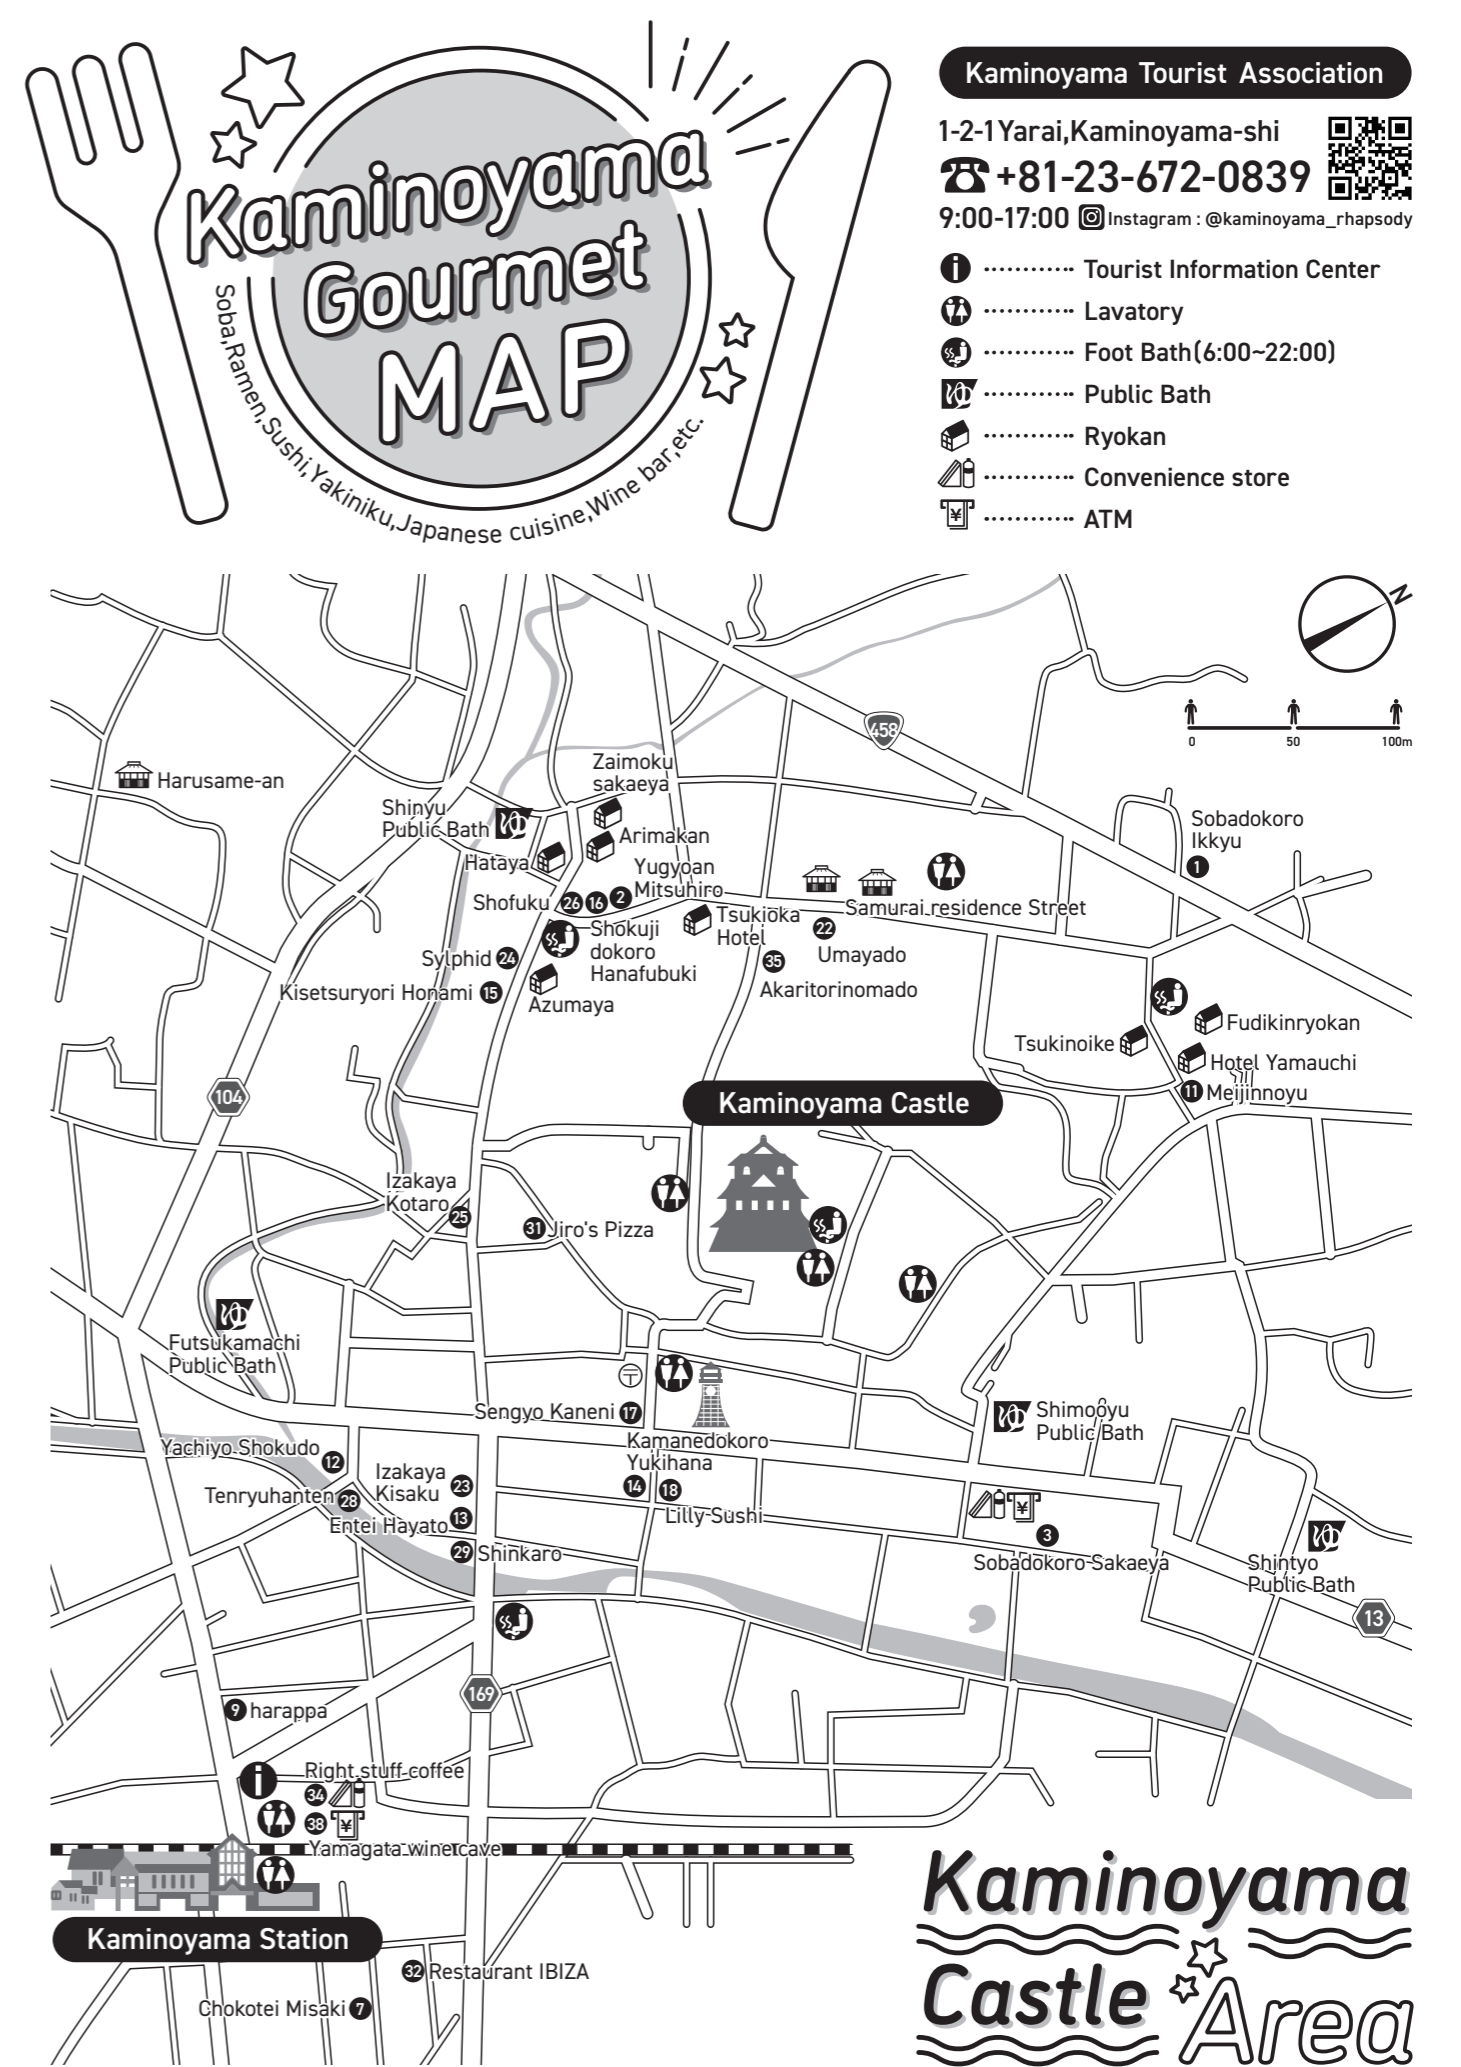

Hayama Area

- Foot Bath (6:00~22:00)
- Public Bath
- Ryokan
- Convenience store
- ATM
- Coin laundry

Emergency Telephone Numbers

- Police 110
- Fire Department 119
- Ambulance 119

Taxi Telephone Numbers

- Kanko Taxi** +81-23-672-2323
Credit card OK E-money OK
- Yamako Hire** +81-23-672-1616
Credit card OK E-money OK
- Kaminoyama Taxi** +81-23-672-1122

The information on this map was last updated Oct. 2023.
Information is subject to change without notice.

Kaminoyama Gourmet MAP

Soba, Ramen, Sushi, Yakiniku, Japanese cuisine, Wine bar, etc.

Kaminoyama Tourist Association

1-2-1 Yarai, Kaminoyama-shi
 ☎ +81-23-672-0839
 9:00-17:00 Instagram: @kaminoyama_rhapsody

- Tourist Information Center
- Lavatory
- Foot Bath (6:00~22:00)
- Public Bath
- Ryokan
- Convenience store
- ATM

Kaminoyama Castle Area

... Credit cards accepted ... Cash only

... English menu available ... Google Maps Plus Code

To search for a location with a Plus Code:

1. Open Google Maps mobile web or the Google Maps app.
2. At the top, in the search box, enter the Plus Code.